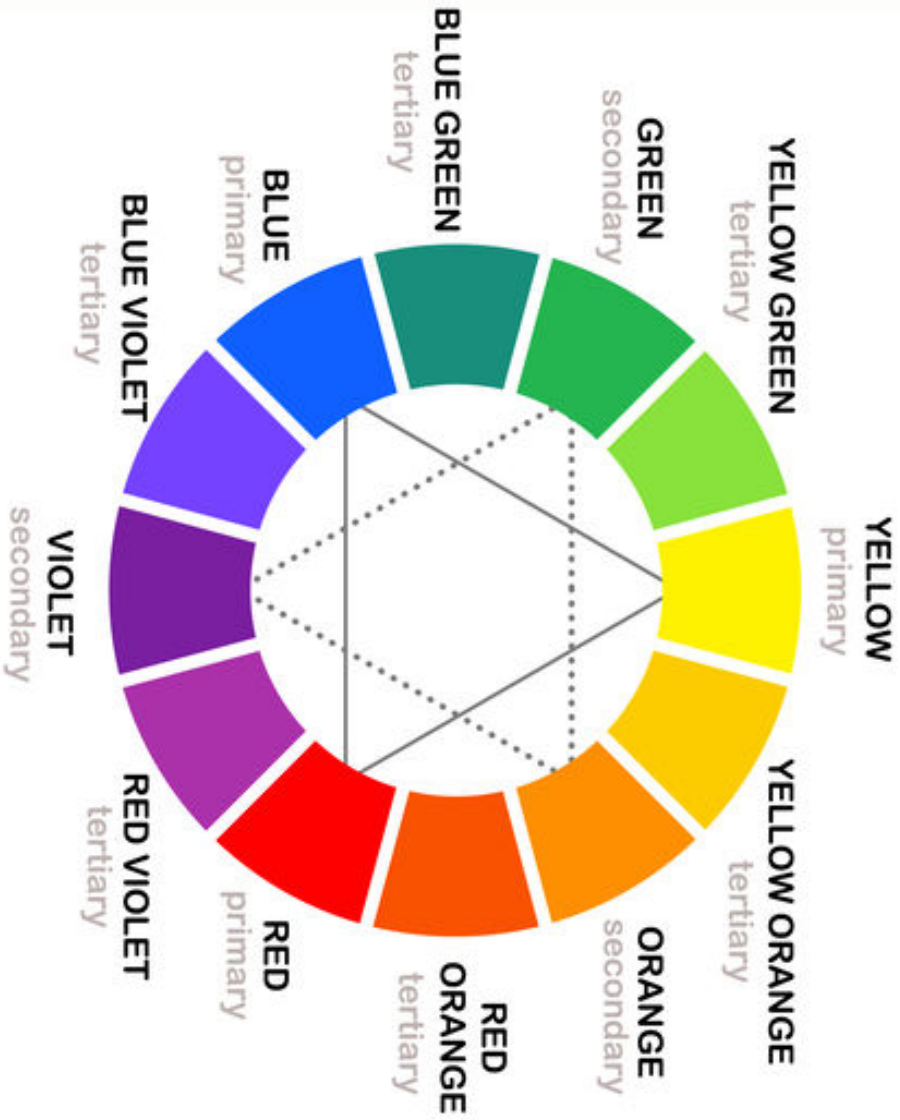

Color Wheel

PRIMARY
YELLOW
RED
BLUE

SECONDARY
ORANGE
VIOLET
GREEN

TERTIARY
YELLOW ORANGE
RED ORANGE
RED VIOLET
BLUE VIOLET
BLUE GREEN
YELLOW GREEN